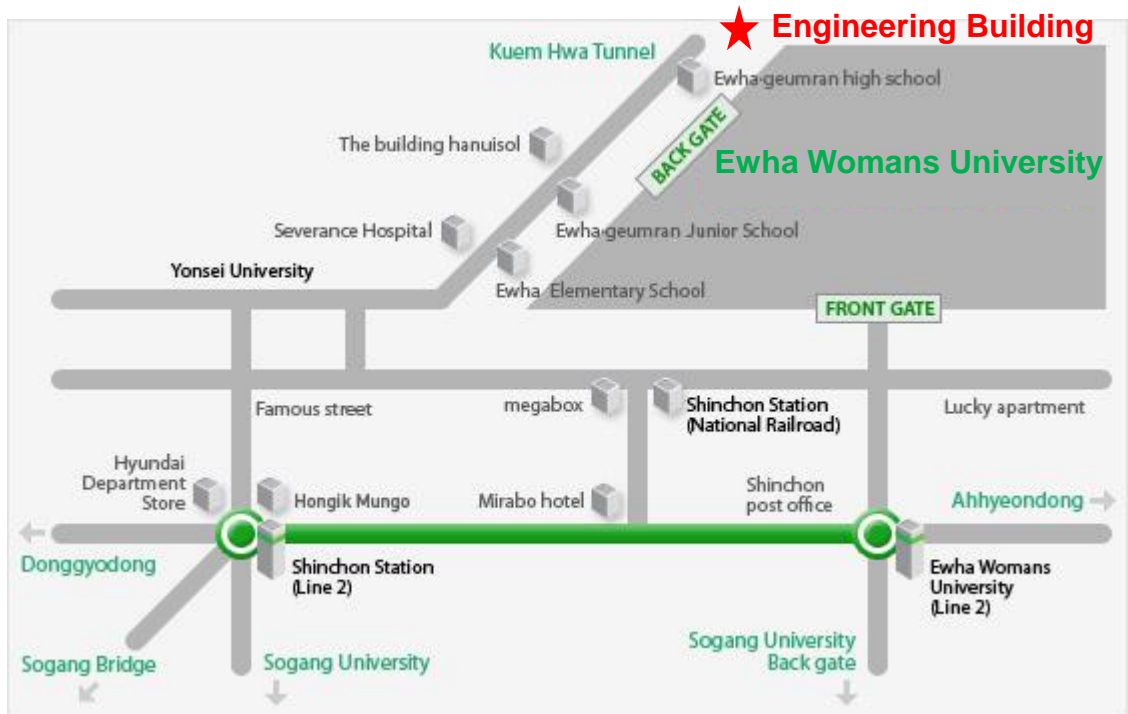

### Session 5: Tutorial Session II

Engineering Building B - B161 6/13(Fri) 17:00-17:30

17:00-17:30	Trends and Issues in Emerging Memory and Storage Technologies (Prof. Eunji Lee, Chungbuk National University)
-------------	--

### Session 6: QnA & Discussions

Engineering Building B - B161 6/13(Fri) 17:30-18:00

17:30-17:50	QnA & Discussions (Workshop Speakers)
17:50-18:00	Closing Address (Prof. Hyokyung Bahn, Ewha Womans University)

## Venue

- 🕒 Using subway line #2: Get off at the Ewha Womans University Station Exit #1. Take bus 751 or 7017 and get off at Ewha-geumran high school station. Come up towards Daeshin Church and enter the Engineering Building gate of Ewha Womans University.
  - 🕒 Using subway line #3: Get off at the Kyungbokgung Station Exit #1. Take Bus 272 or 606 and get off at Ewha-geumran high school station. Cross the crosswalk and come up towards Daeshin Church. Enter the Engineering Building gate of Ewha Womans University.
- BUS** Get off at Ewha-geumran high school station or Ewha Womans University back-gate station. Walk to Ewha-geumran high school station and come up towards Daeshin Church. Enter the Engineering Building gate of Ewha Womans University.